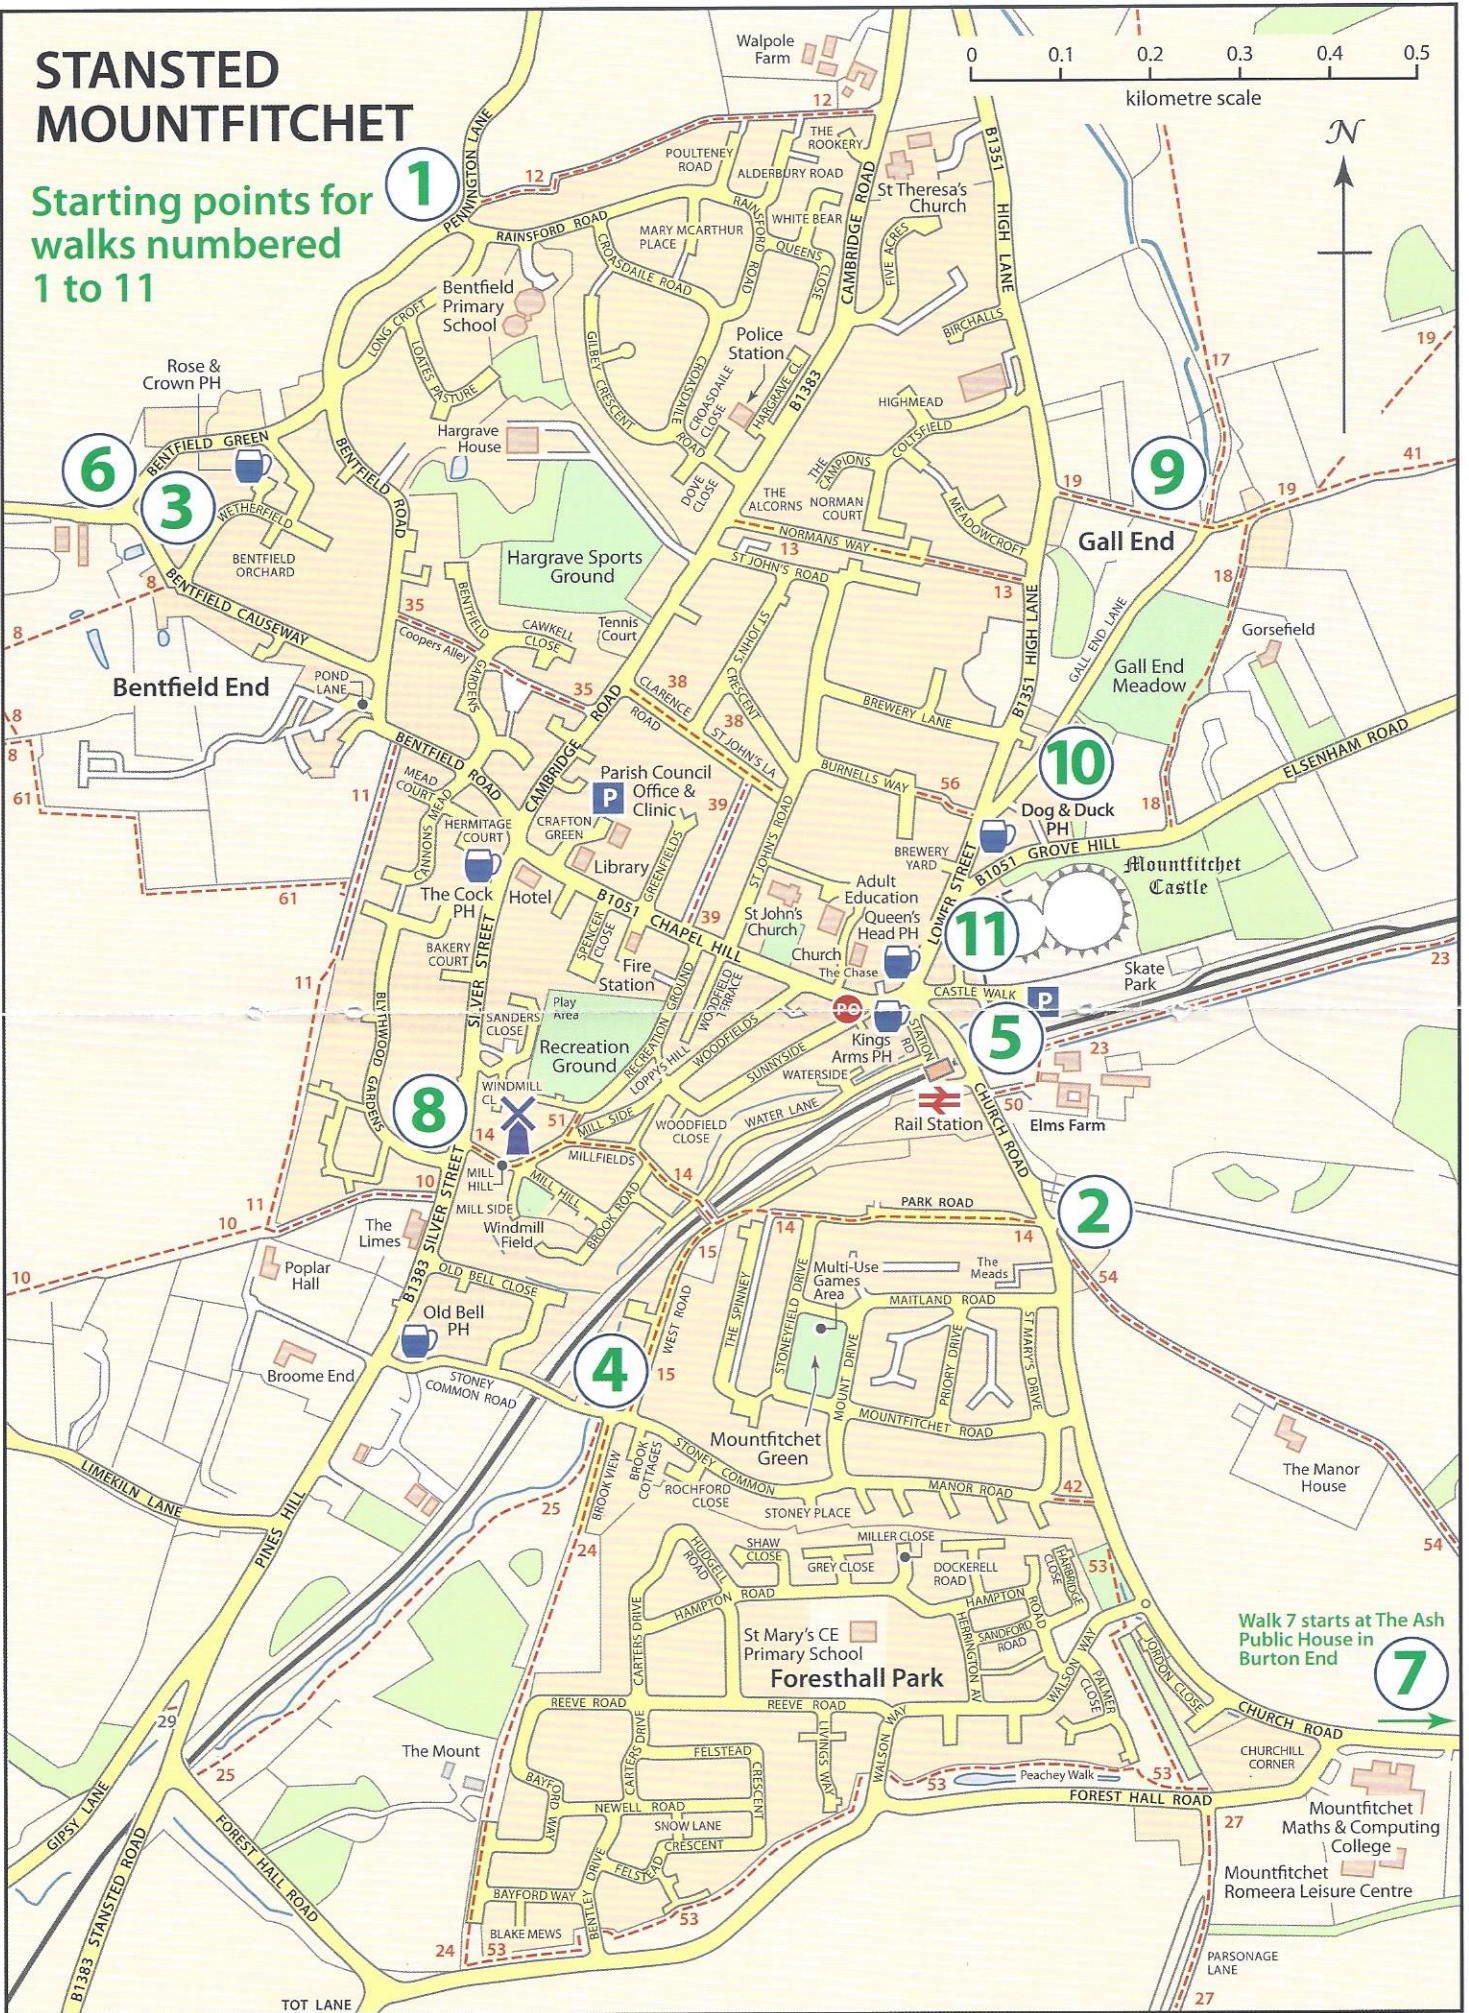

STANSTED MOUNTFITCHET

Starting points for
walks numbered
1 to 11

Walk 7 starts at The Ash
Public House in
Burton End